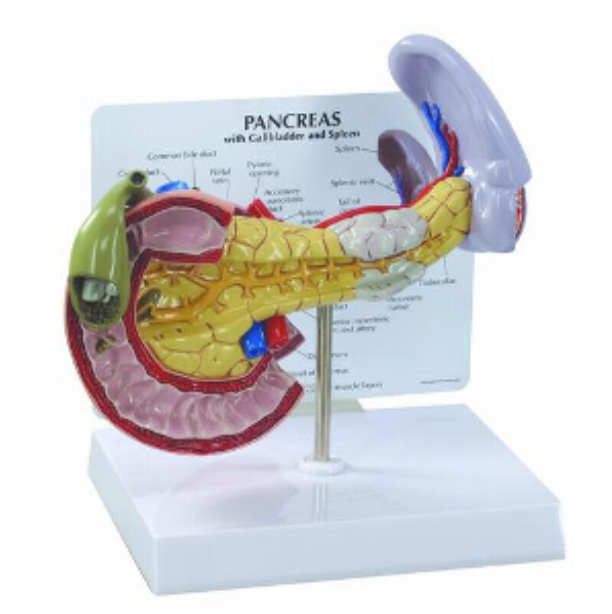

Pancreas Model

Product Data

Weight
Item No.

0.5 kg
W33367 [1019553]

Description

Full size pancreas model shows pancreatic cancer, the gallbladder with stones, a ruptured spleen and duodenal ulcer.

- Model size: 7.75 x 2.5 x 5.75"
- Base: 6.5 x 5"