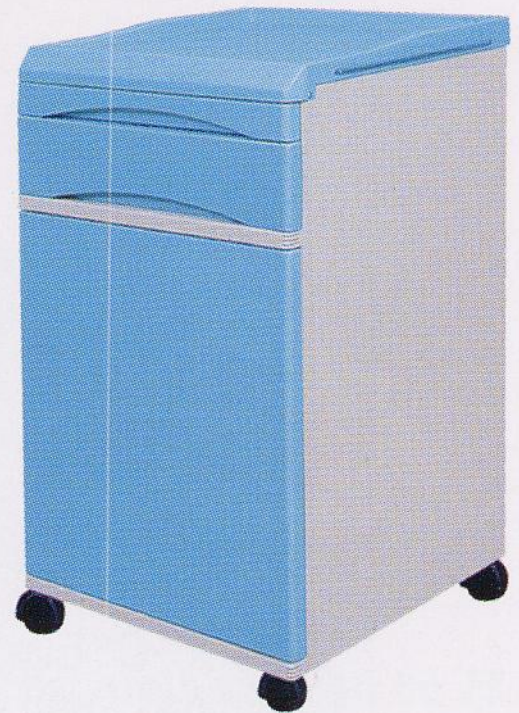

ABS床头柜 (A型) ABS Bedside cabinet(type A)

规格Size: 450X470X780mm

材质: ABS工程塑料

Material:ABS engineering plastics

Connect With Us

A型

*可根据客户要求定制不同颜色 (批量大)

Note:different color can be chosen according to the requirements of customers in case of order on large batches of products