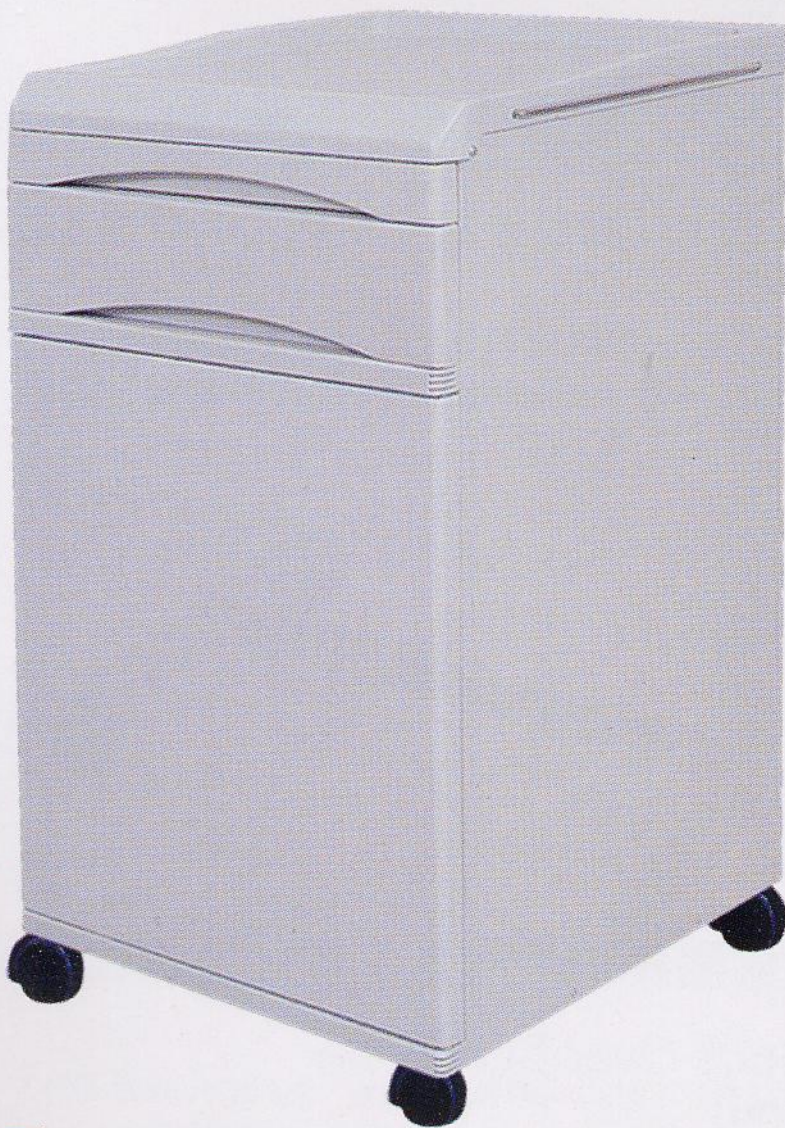

ABS床头柜 (A型) ABS Bedside cabinet(type A)

规格Size: 450X470X780mm

材质: ABS工程塑料

Material:ABS engineering plastics

Connect With Us

A型

*可根据客户要求定制不同颜色 (批量大)

Note:different color can be chosen according to the requirements of customers in case of order on large batches of products