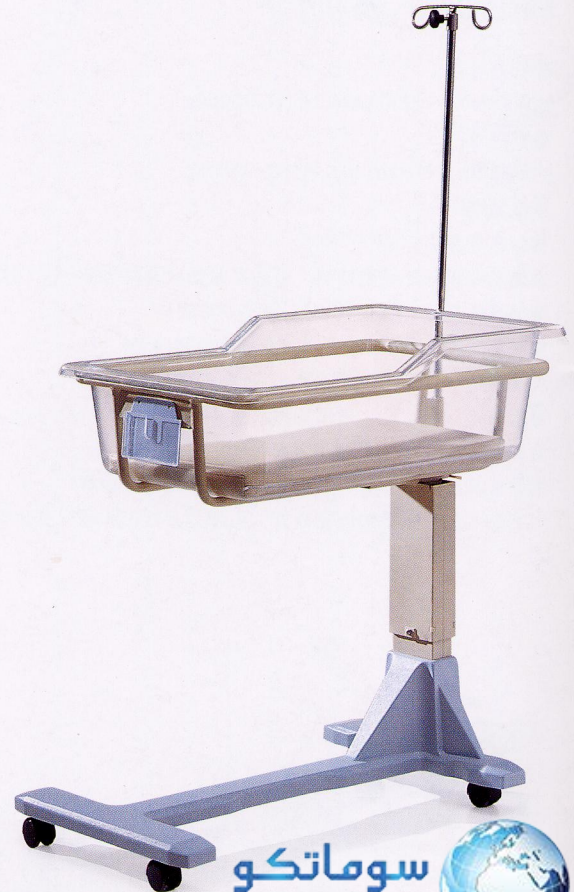

Special Care Bed

專用護理床

CS-B013A 床上桌型嬰兒床

外形尺寸:

L920mm X W505mm X H915~1140mm

大號嬰兒盆規格: W830X D505X H260mm

產品說明:

嬰兒盆材質為亞克力材料, 清澈透明, 干淨整潔

承載重量, 嬰兒盆架懸空端載重30kg 以上

嬰兒盆底部預置氣孔, 清爽, 透氣

無級升降調高度, 可單手操作, 自動鎖定在任何高度, 使用方便, 安靜無噪音

盆身可抗拒優碘、酒精及雙氧水等醫療用品腐蝕, 易清洗

內藏式進口帶狀彈簧鋼, 高質量, 高穩定彈性系數

CS-B013A Over bed baby bassinet

Overall dimension:

L920mm x W505mm x H915--1140mm

Large basin size: W830X D505X H260mm

Description of product:

Acrylic basin, clear looking;

Weight bearing load 30 kgs;

Basin back ventilated;

Hi-lo adjustable easily, lock at any height position, one-hand control convenient for use;

Anti-erosion, such as Alcohol, iodine, oxydol and other medical disinfectants, easy to clean ;

Imported built-in special coil spring mechanism permits one hand height positioning, high quality, reliable.