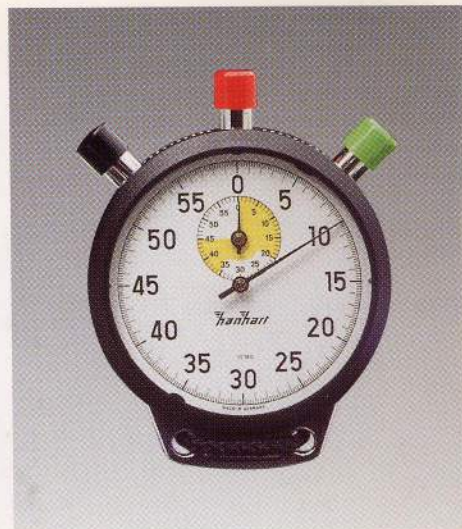

Case dia 55 mm  
Weight 85 g

**141.0434-00** black  
**141.0435-00** back case chromium-plated

pinlever 1/10 sec.  
1 jewel 15 min.

### NEMO

Due to the fact that the coloured buttons have been integrated into the sporty ABS-plastic case a very safe handling of the stopfunctions is guaranteed. NEMO is supplied with lanyard. Wind-up key at the back.

Case 70 x 60 x 22 mm  
Weight 100 g

**141.0134-00** black  
**141.0135-00** back case chromium-plated

pinlever 1/5 sec.  
1 jewel 30 min.

**141.6434-00** black  
**141.6435-00** back case chromium-plated

pinlever 1/5 sec.  
1 jewel 60 min.  
referee stopwatch  
20, 35, 45 and 60 min.  
marked in yellow

**152.9937-00** TRISTOP

pinlever 1/10 sec.  
7 jewels 30 min.  
separate 1/10 sec. display  
10-times enlarged