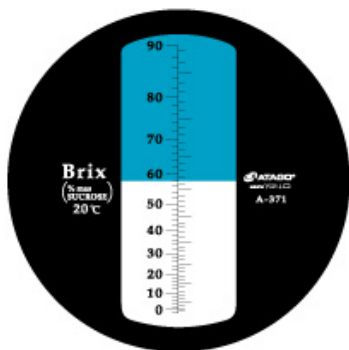

MASTER series Refractometer MASTER-500

MASTER-500 is 0-90% wide brix model of the MASTER-Series.

- Heat resistant
- Water resistant

Specifications

Model	MASTER-500
Cat.No.	2363
Scale	Brix
Measurement Range	Brix : 0.0 to 90.0%
Minimum Scale	Brix : 1.0%
Measurement Accuracy	Brix : $\pm 1.0\%$
Repeatability	Brix : $\pm 0.5\%$
International Protection Class	IP65 (except eye piece) Dust-tight and Protected against water jets.
Dimensions & Weight	3.2 x 3.4 x 16.8cm, 130g